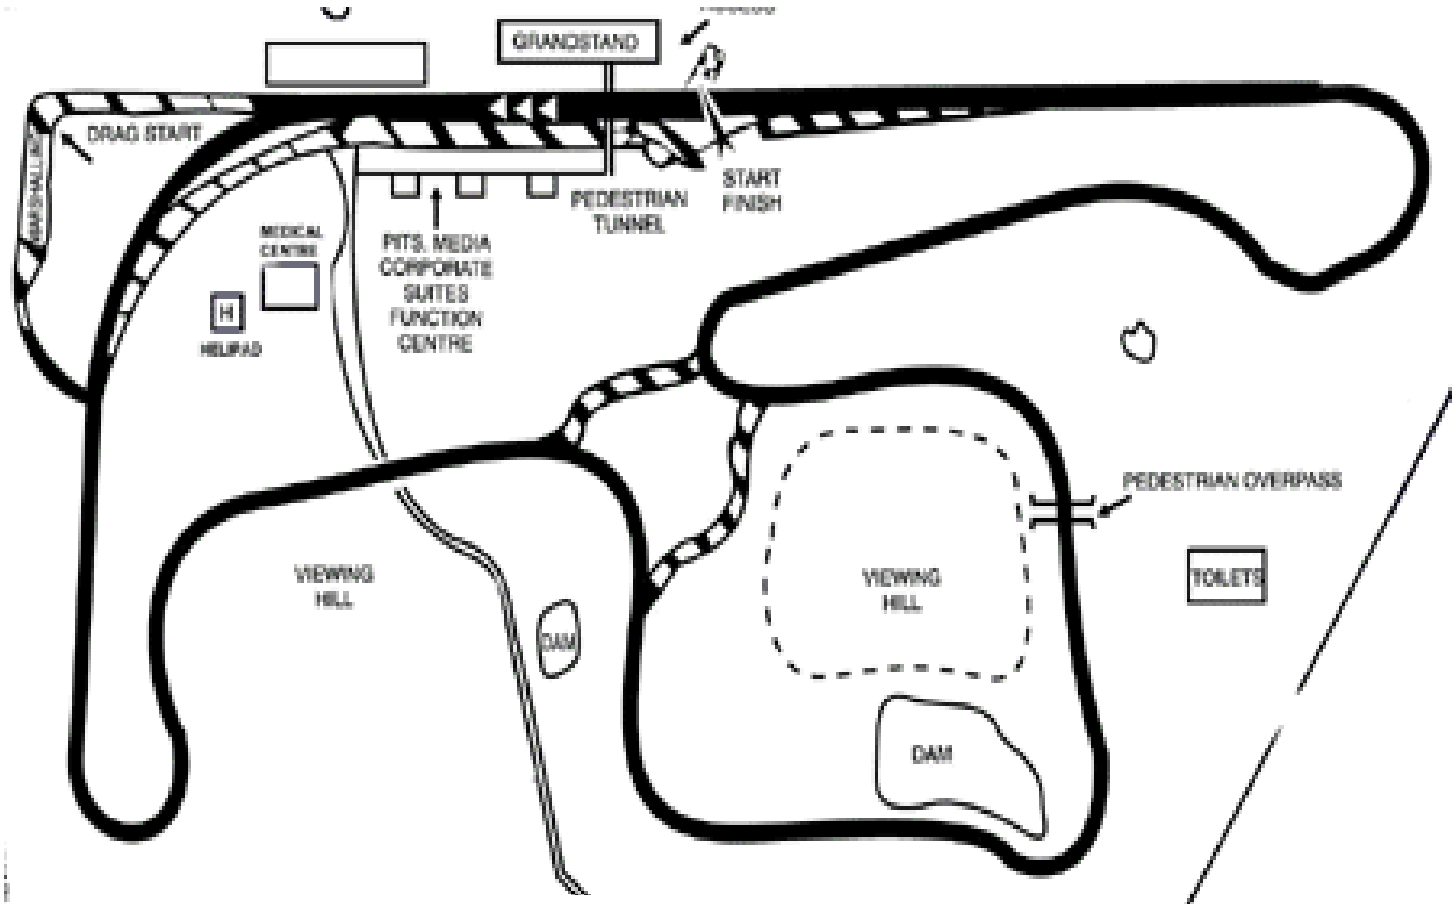

Event Type:	Full Circuit Sprints
Location:	Eastern Creek
Distance:	Approx 6kms
Vehicles Per Run:	6
Time Starts:	Vehicle crosses start
Time Stops:	Vehicle crosses finish

Please Note:

- Time Starts when vehicle crosses over Start/Finish line.
- 2 Flying laps.
- After vehicle crosses Start/Finish line, proceed directly to Exit.

PIT AREA
20

*PLEASE NOTE - NOT TO SCALE