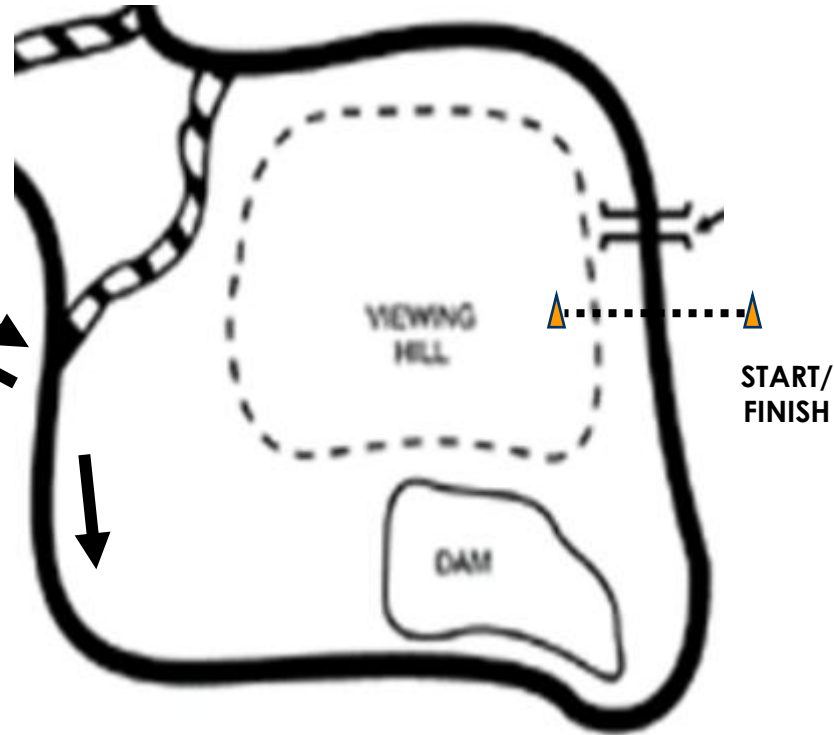

Event Type:	Corporate Hill Circuit
Location:	Eastern Creek Raceway
Distance:	Approx 2km
Vehicles Per Run:	4
Time Starts:	Vehicle crosses start
Time Stops:	Vehicle crosses finish

**ENTRY/EXIT POINT**  
 Other side of Turn 4 –  
 through tunnel.

Please Note:

- Time Starts when vehicle crosses over Start/Finish line.
- 2 Flying laps.
- After vehicle crosses Start/Finish line, proceed directly to Exit.

\*PLEASE NOTE – NOT TO SCALE