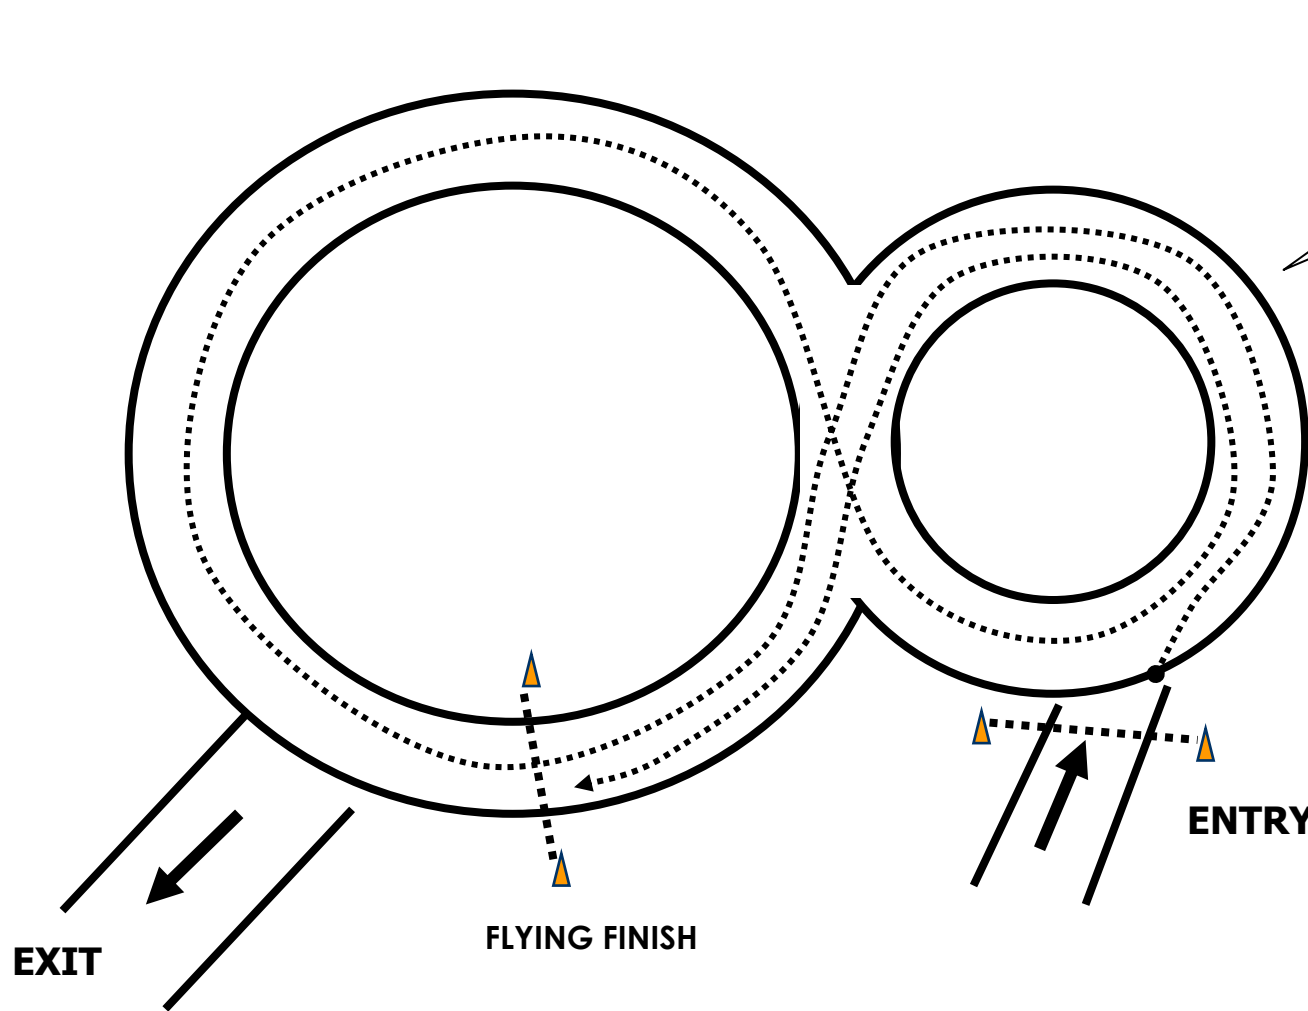

Event Type:	Auto Test
Location:	EC Skidcircuit
Distance:	Approx 200m
Vehicles Per Run:	1
Time Starts:	3 - 2 - 1 - GO!
Time Stops:	Flying finish

Please Note:
▪ Standing Start / Flying Finish

*PLEASE NOTE - NOT TO SCALE