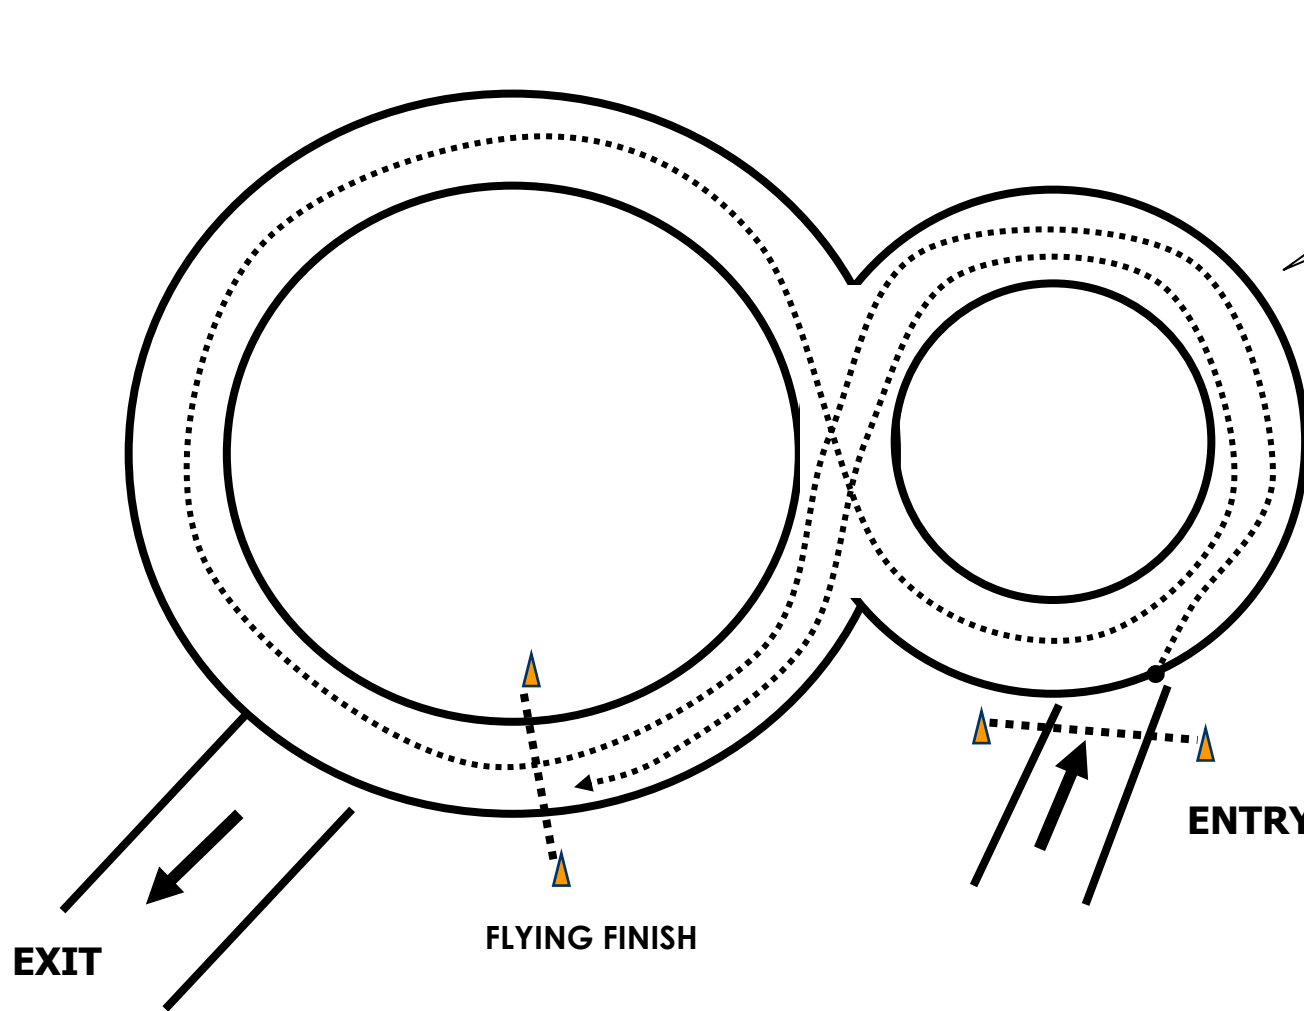

Event Type:	Auto Test
Location:	EC Skidcircuit
Distance:	Approx 200m
Vehicles Per Run:	1
Time Starts:	3 - 2 - 1 - GO!
Time Stops:	Flying finish

\*PLEASE NOTE - NOT TO SCALE

**EVENT #3/10/17/23**