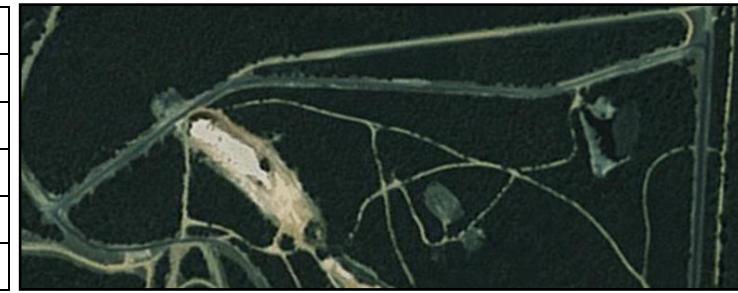

| | |
|-------------------|-------------------------------|
| Event Type: | Back Circuit Hill Climb |
| Location: | Holden Proving Grounds |
| Distance: | Approx 1500m |
| Vehicles Per Run: | 1 |
| Time Starts: | 3 – 2 – 1 – GO! |
| Time Stops: | Vehicle Crosses Flying Finish |

*** NOT TO SCALE**