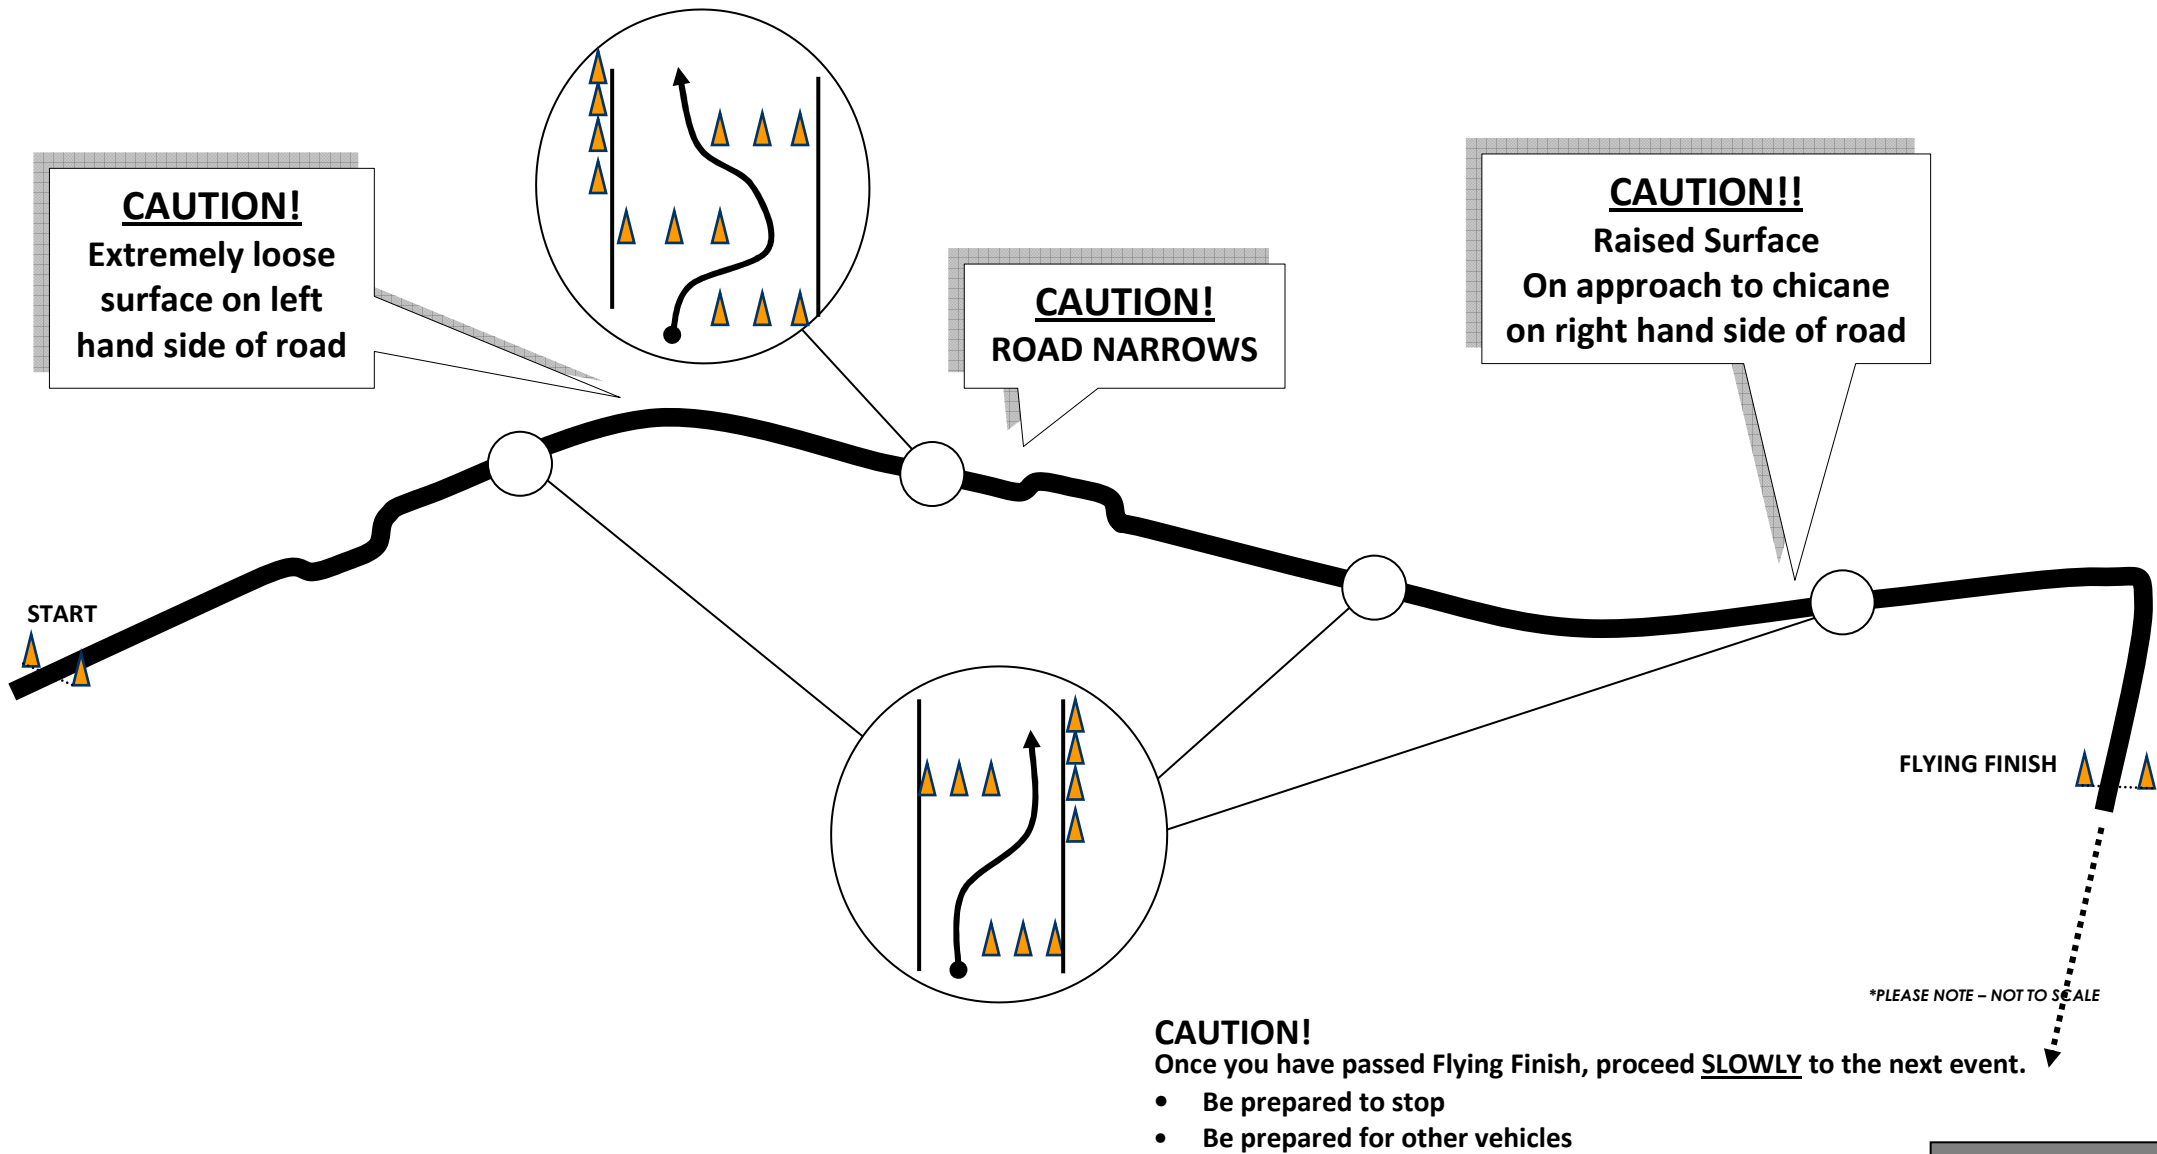

Event Type:	Back Circuit Hill Climb
Location:	Holden Proving Grounds
Distance:	Approx 1500m
Vehicles Per Run:	1
Time Starts:	3 – 2 – 1 – GO!
Time Stops:	Vehicle Crosses Flying Finish

*** NOT TO SCALE**