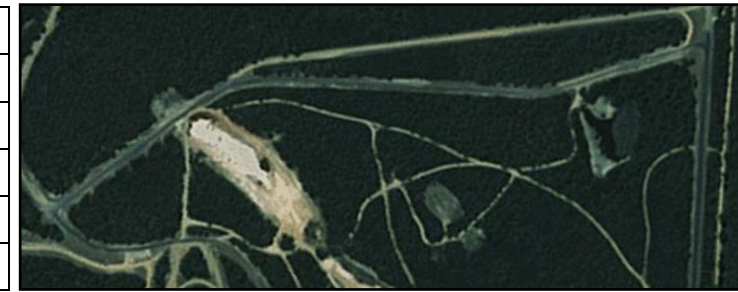

Event Type:	Back Circuit Hill Climb
Location:	Holden Proving Grounds
Distance:	Approx 1500m
Vehicles Per Run:	1
Time Starts:	3 – 2 – 1 – GO!
Time Stops:	Vehicle Crosses Flying Finish

*** NOT TO SCALE**