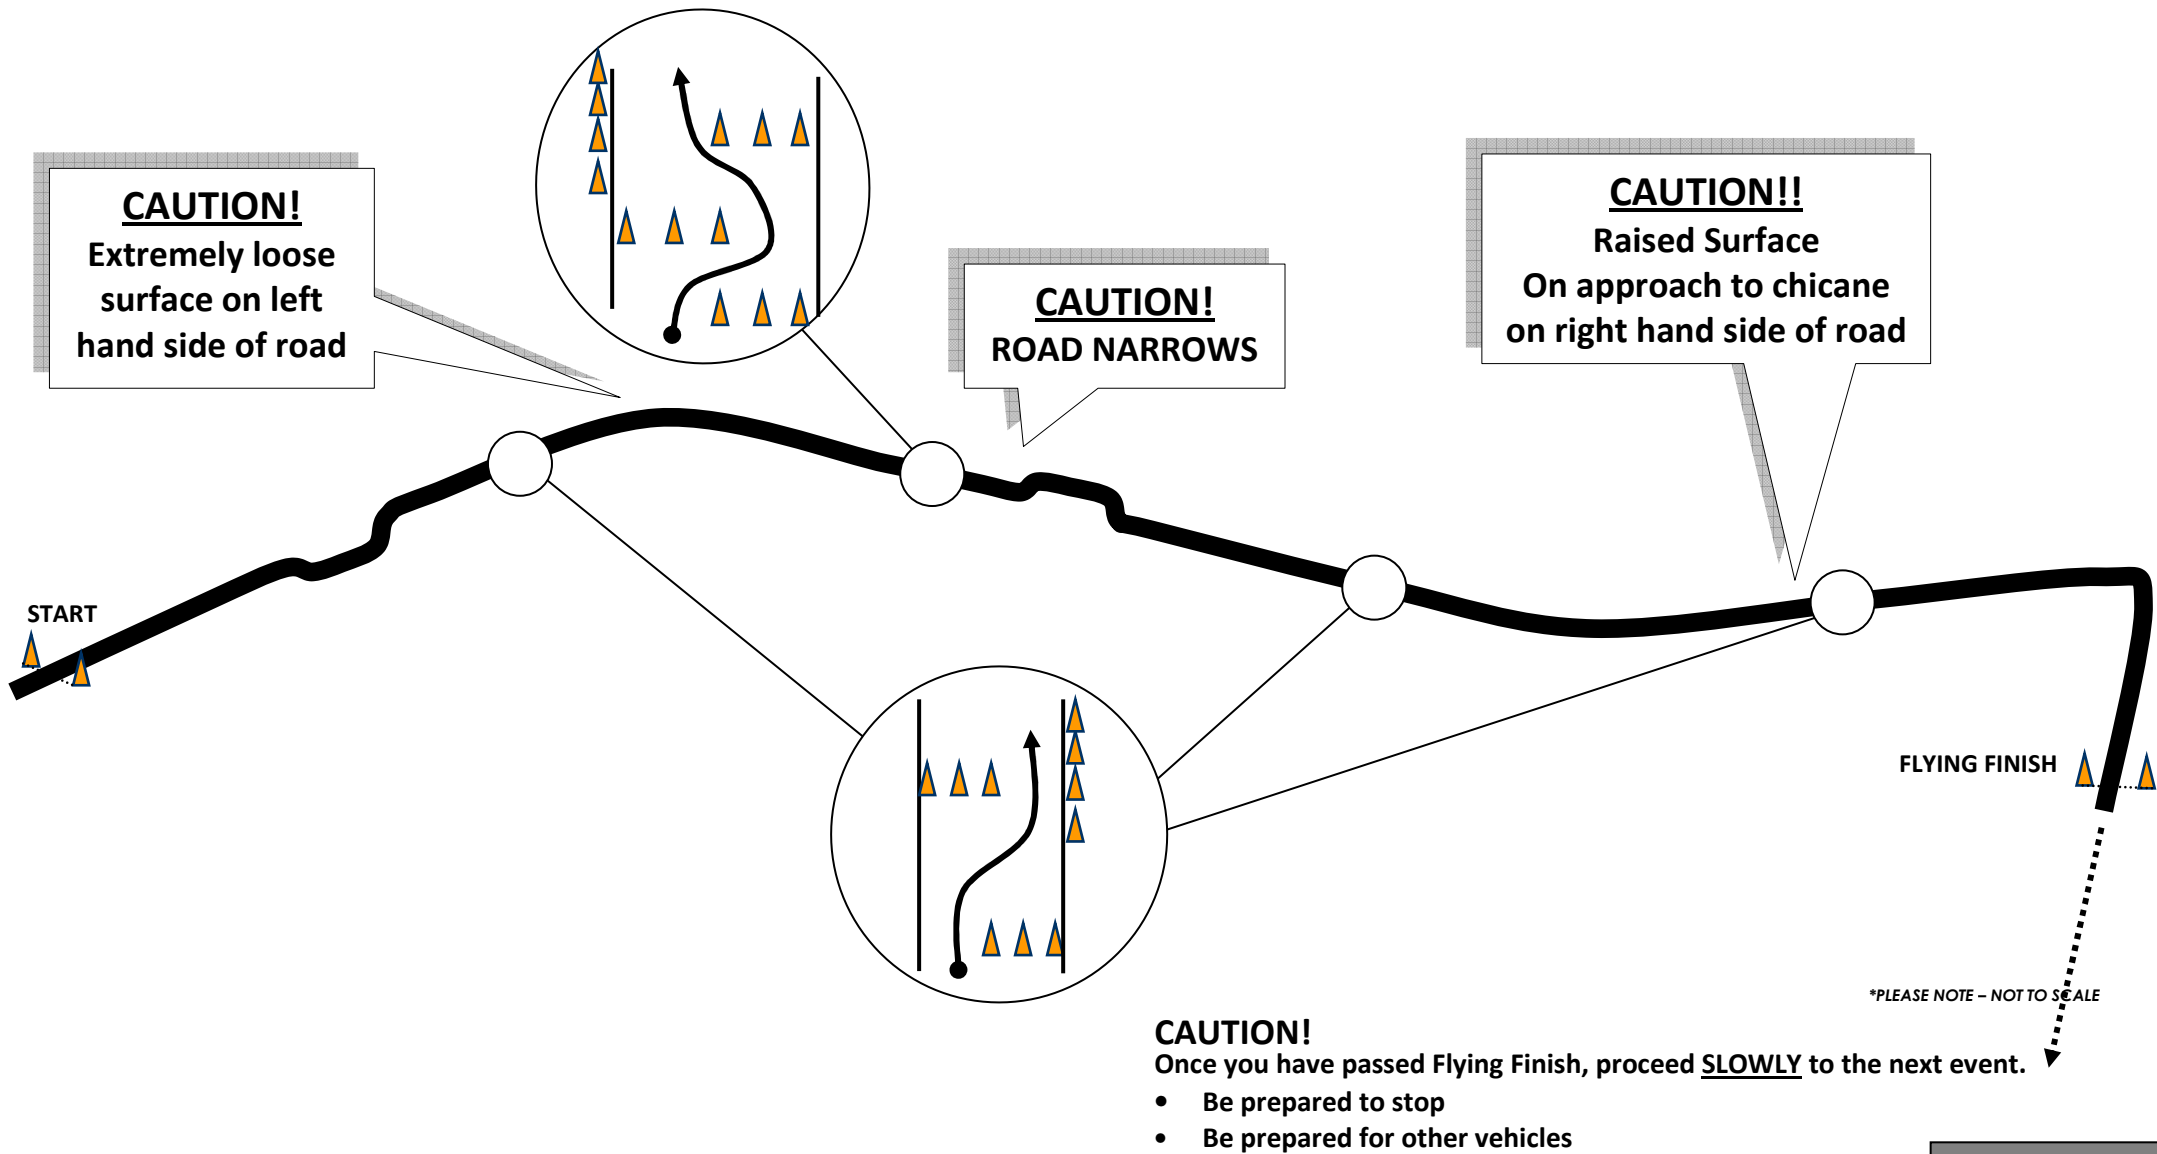

| | |
|-------------------|-------------------------------|
| Event Type: | Back Circuit Hill Climb |
| Location: | Holden Proving Grounds |
| Distance: | Approx 1500m |
| Vehicles Per Run: | 1 |
| Time Starts: | 3 – 2 – 1 – GO! |
| Time Stops: | Vehicle Crosses Flying Finish |

*** NOT TO SCALE**