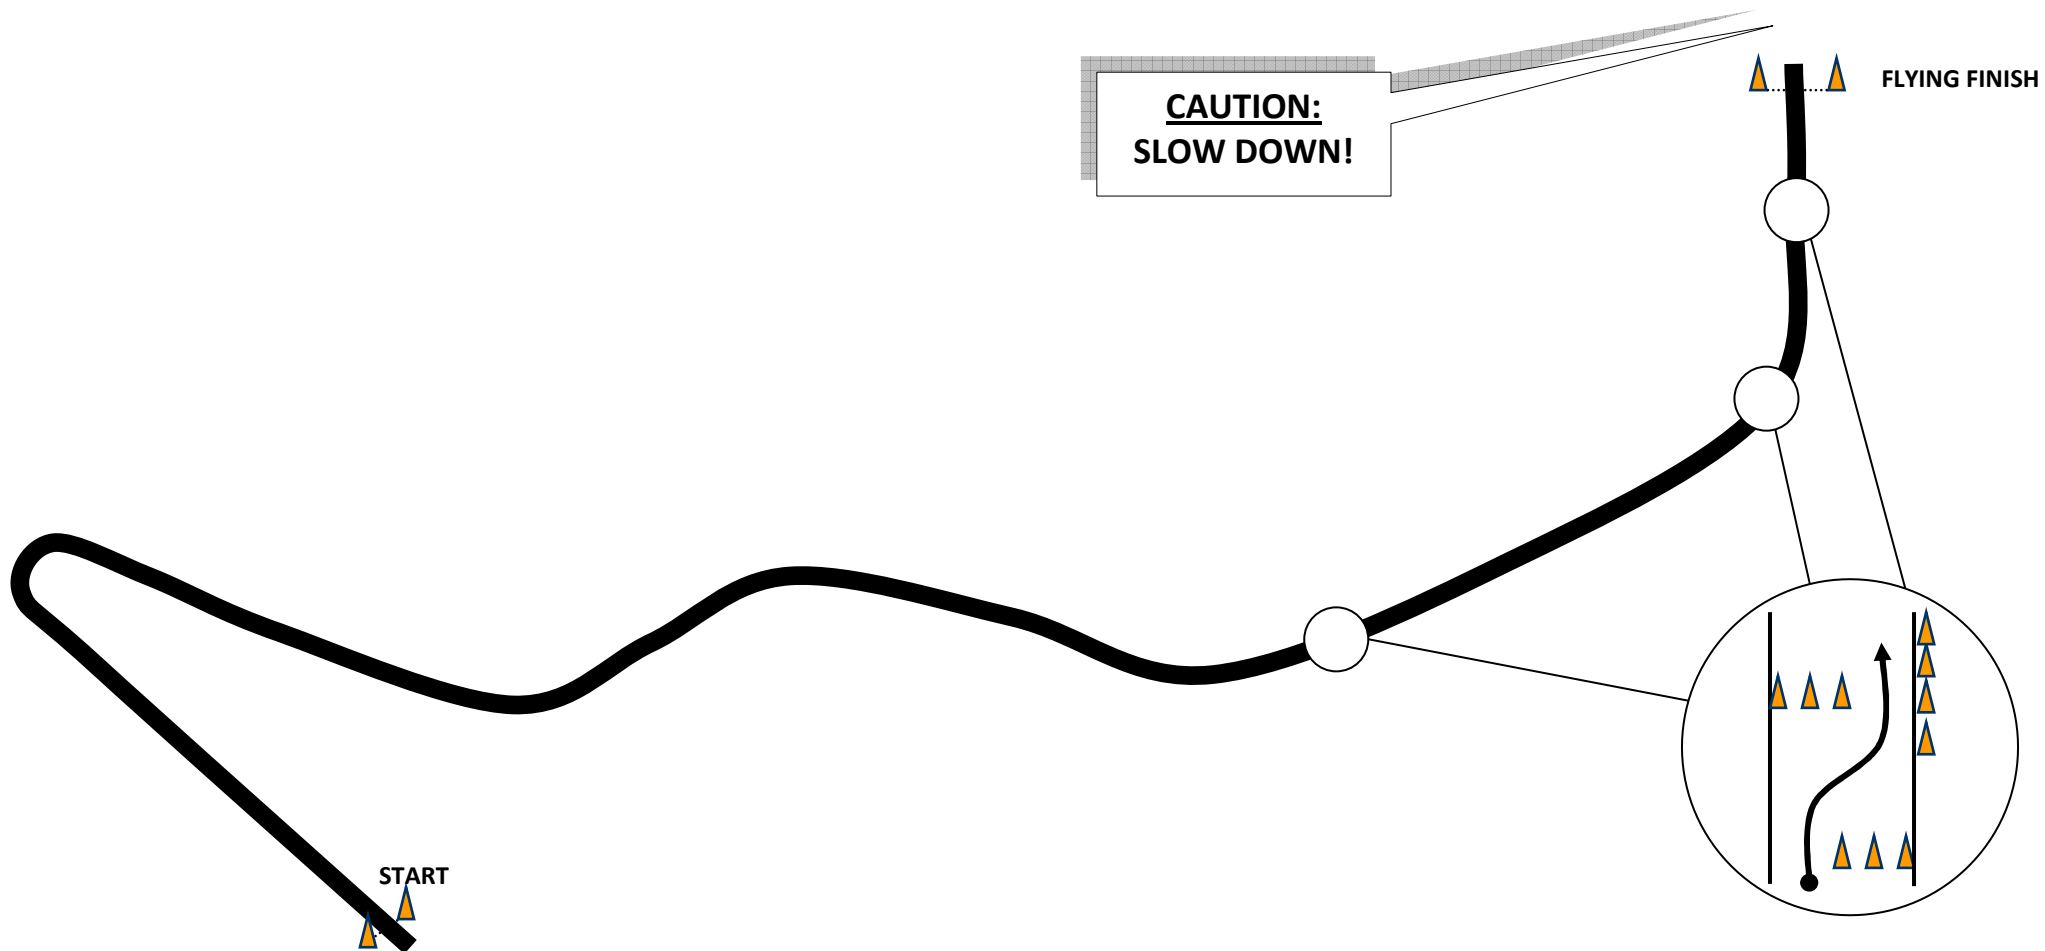

Event Type:	Back Circuit Hairpin Dash
Location:	Holden Proving Grounds
Distance:	Approx 1100m
Vehicles Per Run:	2
Time Starts:	3 - 2 - 1 - GO!
Time Stops:	Vehicle Crosses Flying Finish

**CAUTION when slowing down!**

Once you have passed Flying Finish, proceed SLOWLY to the next event.

\* NOT TO SCALE